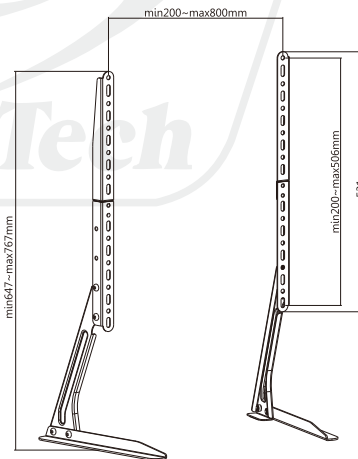

# Economy Heavy-Duty VESA Tabletop TV Stand

For 23"-75" Flat Panel TVs

**Slim Simple Design  
Strong Hold**

Weight Capacity  
50kg/110lbs

Screen Size  
23"-75"

VESA Compatible  
75x75 100x100 100x150 150x100  
150x150 200x100 100x200 200x200  
300x200 300x300 400x200 400x300  
400x400 600x400 800x400

**3 Vertical Height Adjustments**  
raise your TV to the ideal viewing height  
**Screen Size:** 37"-70"  
**Max. VESA:** 800x400

**Detachable Parts**  
for easy assembly  
**Screen Size:** 23"-47"  
**Max. VESA:** 400x200