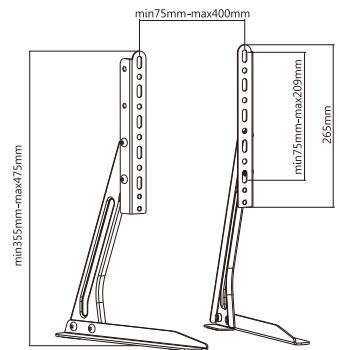

# Economy Heavy-Duty VESA Tabletop TV Stand

For 23"-75" Flat Panel TVs

**Slim Simple Design  
Strong Hold**

Weight Capacity  
50kg/110lbs

Screen Size  
23"-75"

VESA Compatible  
75x75 100x100 100x150 150x100  
150x150 200x100 100x200 200x200  
300x200 300x300 400x200 400x300  
400x400 600x400 800x400

**3 Vertical Height Adjustments**  
raise your TV to the ideal viewing height  
**Screen Size:** 37"-70"  
**Max. VESA:** 800x400

**Detachable Parts**  
for easy assembly  
**Screen Size:** 23"-47"  
**Max. VESA:** 400x200